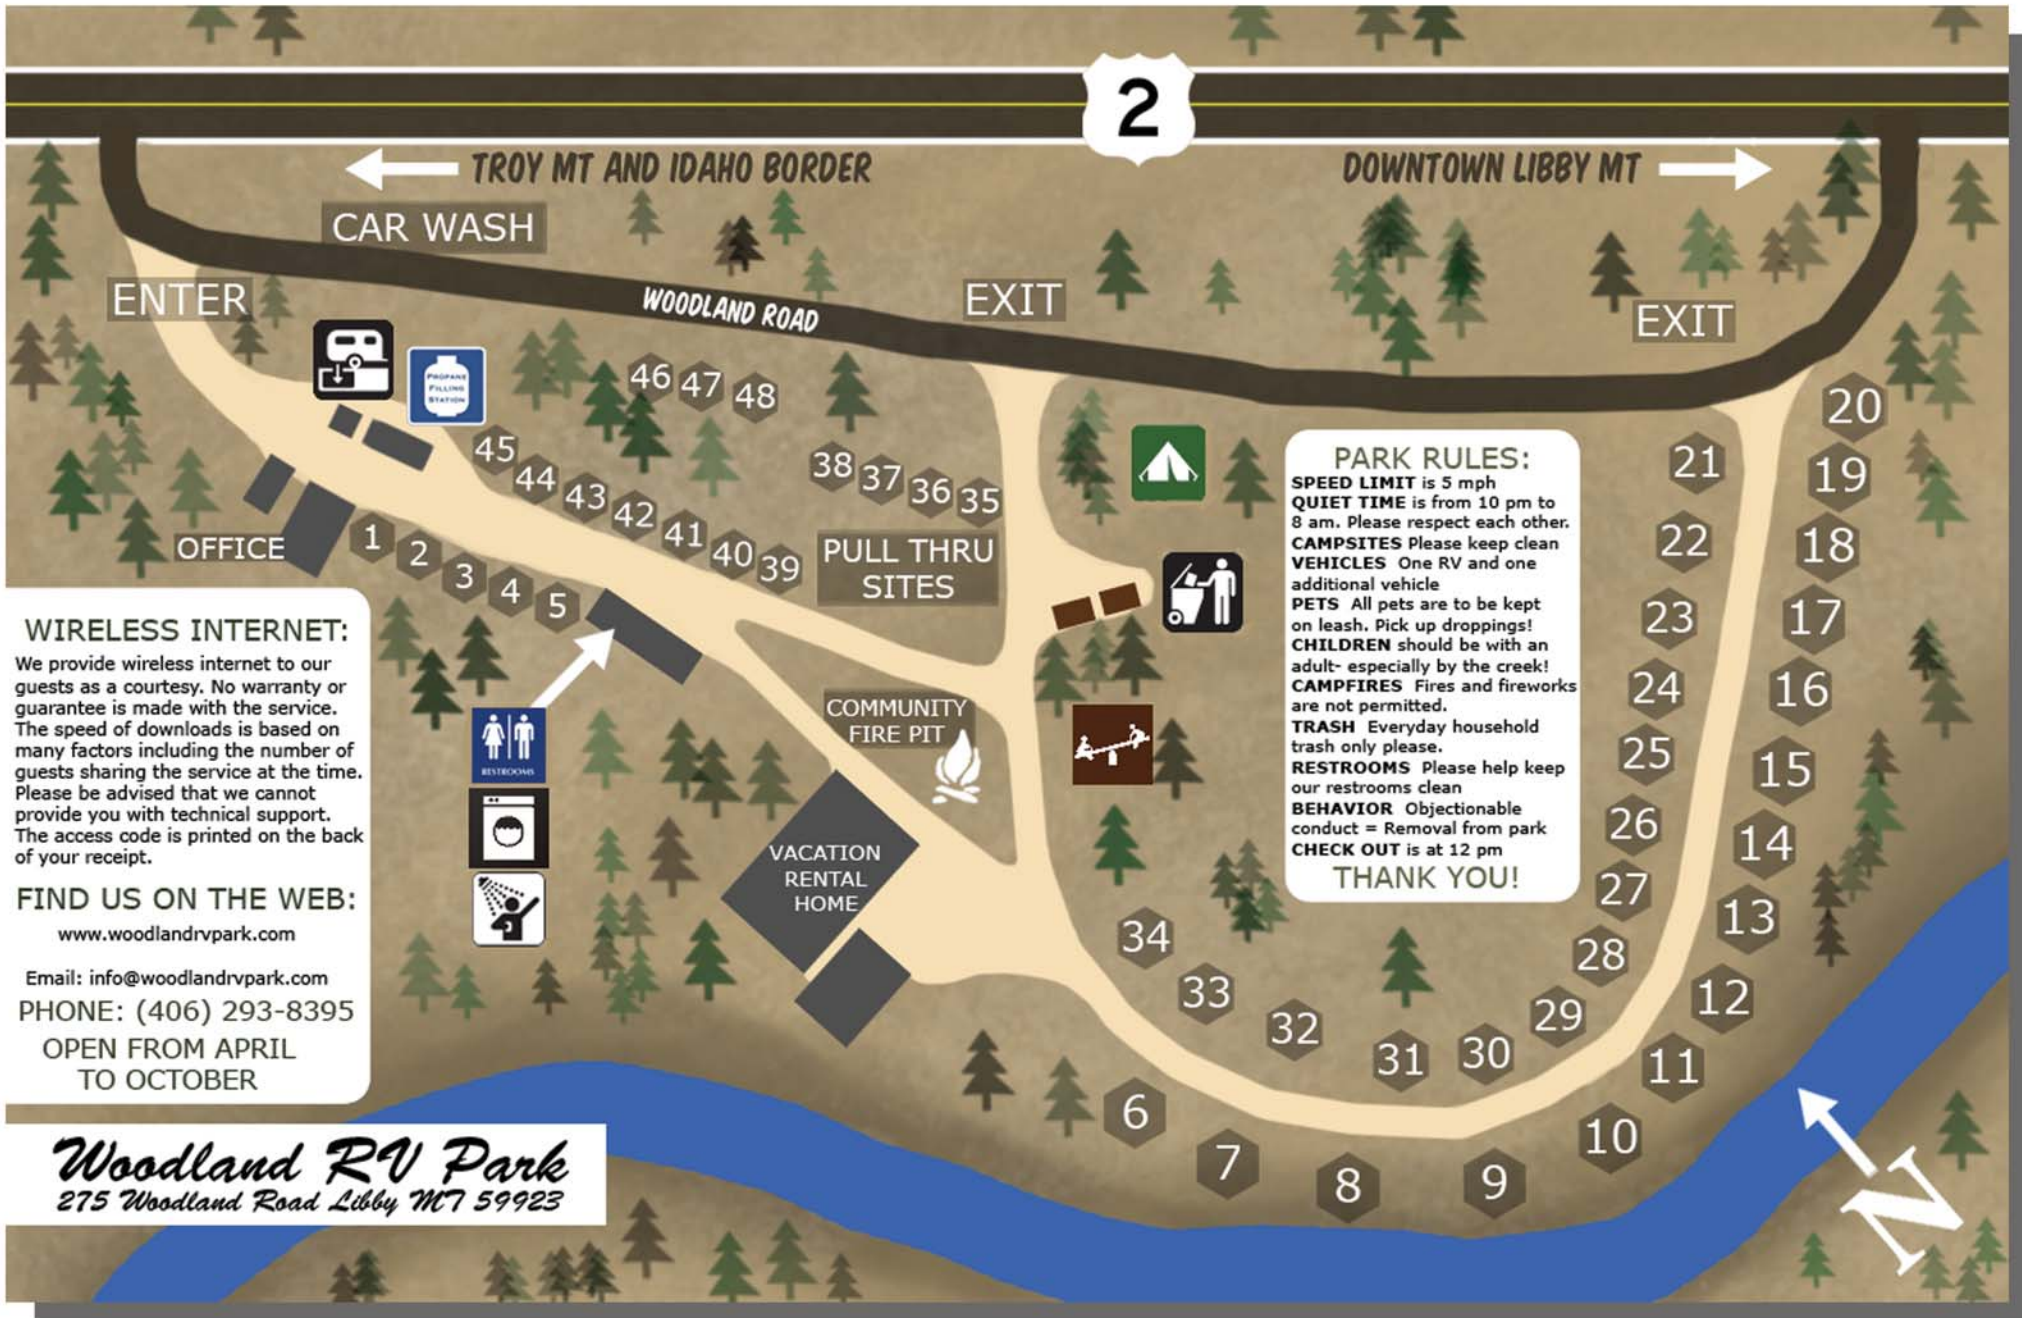

WOODLAND RV PARK MAP 8.5" x 11"

WIRELESS INTERNET:

We provide wireless internet to our guests as a courtesy. No warranty or guarantee is made with the service. The speed of downloads is based on many factors including the number of guests sharing the service at the time. Please be advised that we cannot provide you with technical support. The access code is printed on the back of your receipt.

FIND US ON THE WEB:

www.woodlandrvpark.com

Email: info@woodlandrvpark.com

PHONE: (406) 293-8395

OPEN FROM APRIL
TO OCTOBER

PARK RULES:

SPEED LIMIT is 5 mph
QUIET TIME is from 10 pm to 8 am. Please respect each other.
CAMPSITES Please keep clean
VEHICLES One RV and one additional vehicle
PETS All pets are to be kept on leash. Pick up droppings!
CHILDREN should be with an adult- especially by the creek!
CAMPFIRES Fires and fireworks are not permitted.
TRASH Everyday household trash only please.
RESTROOMS Please help keep our restrooms clean
BEHAVIOR Objectionable conduct = Removal from park
CHECK OUT is at 12 pm
THANK YOU!